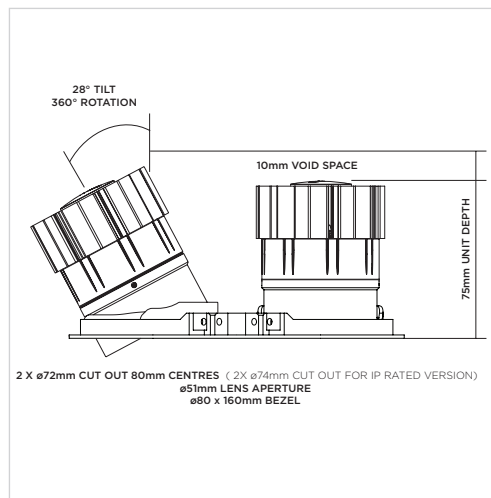

DINO ORIGIN HIGH OUTPUT

Tilt & Rotate Twin

ORLUNA®

Project Reference: _____

Product Reference: _____

Luminaire Details

Fitting Type	Adjustable Downlight
IP Rating	IP54 / IP65
Warranty	5 Years
Class	III
IP Zone	Zone 1
Standards	CE, BS EN 60598
Material	Aluminium ADC12
Cable type	2 Core 0.75mm ²
Cable Length	300mm
Bezel Temp	F Rated

Features & Benefits

- TRUE BEAM
- Full beam options
- Low glare
- Change accessories from the front

2700K

ORIGIN HIGH OUTPUT 85CRI

3000K

ORIGIN HIGH OUTPUT 85CRI

LIGHT VALUES	MEDIUM	WIDE	* All values are per light engine	MEDIUM	WIDE	
Beam Width FWHM	34°	45°			34°	45°
Initial Lumens*	1533	1533			1658	1658
Engine Lumens*	1290	1278			1403	1403
*(Tc 85°C, +/-7%)						
Engine Lm/W	111	110			121	121
Luminaire Cd	1986	1311			2144	1403
Binning SDCM (Hot)	2				2	
DUV	0.001				0.001	
CRI (typ)(R9)	85 (15)				85 (10)	
TM30 Rf Rg	Rf 85 Rg 95			Rf 83 Rg 95		
Lifetime (ambient)	L90 B5 50,000hrs			L90 B5 50,000hrs		

For full test data, see Luminaire Photometric Reports at orluna.com/downloads

LUMINAIRE POWER

Voltage	34v	34v
Drive Current	300mA	300mA
Circuit Power (typ)	11.6W	11.6W

DRIVER

Protocols	Mains Dim / DALI / 0-10V / Non-dim
Dim to Dark	0.1% Lux
Distance from product	20m (series wiring)
Emergency	Emergency packs available