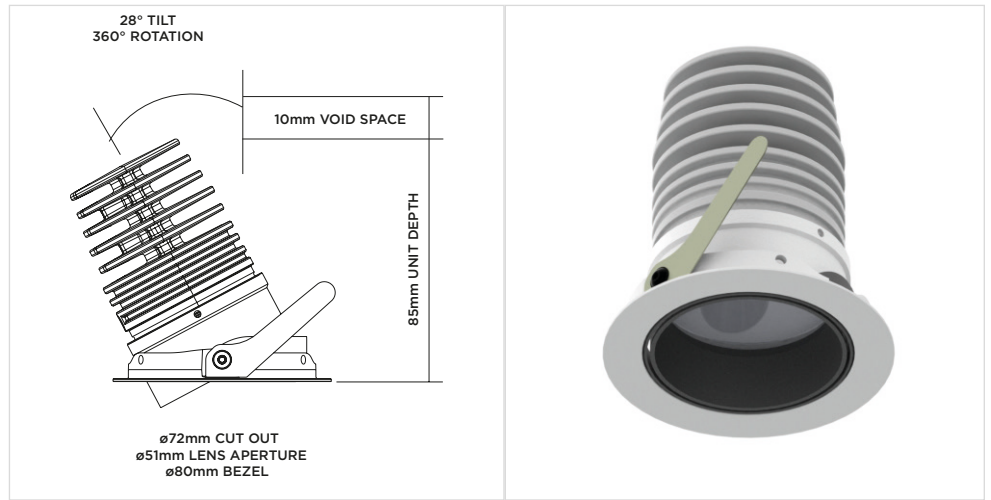

DINO QUAD50

Tilt & Rotate

ORLUNA®

Project Reference: _____

Product Reference: _____

Luminaire Details

Fitting Type	Directional Downlight
IP Rating	IP54 / IP65
Warranty	5 Years
Class	III
IP Zone	Zone 1
Standards	CE, BS EN 60598
Material	Aluminium ADC12
Cable type	2 Core 0.75mm ²
Cable Length	300mm
Bezel Temp	F Rated

Features & Benefits

- 85CRI
- Double black baffle for low glare
- Change accessories from the front

LIGHT VALUES	2700K QUAD50			2938K QUAD50		
	MEDIUM	WIDE	FLOOD	MEDIUM	WIDE	FLOOD
Beam Width FWHM	20°	30°	46°	20°	30°	46°
Initial Lumens*	812	812	812	887	887	887
Engine Lumens*	658	706	719	713	775	785
<small>*(Tc 85°C, +/-7%)</small>						
Engine Lm/W	63	68	69	69	75	75
Luminaire Cd	1470	982	594	2274	1308	787
Binning SDCM (Hot)	2			2		
DUV	0.001			0.001		
CRI (typ)(R9)	82 (8)			82 (8)		
TM30 Rf Rg	Rf 83 Rg 95			Rf 83 Rg 95		
Lifetime (ambient)	L90 B5 50,000hrs			L90 B5 50,000hrs		