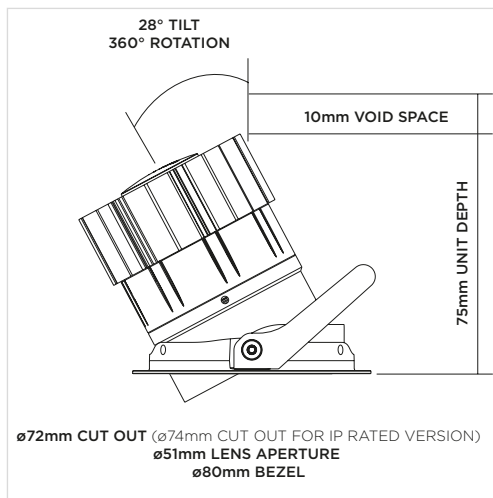

DINO WARM DIM

Tilt & Rotate

ORLUNA®

Project Reference: _____

Product Reference: _____

Luminaire Details

Fitting Type	Adjustable Downlight
IP Rating	IP54 / IP65
Warranty	5 Years
Class	III
IP Zone	Zone 1
Standards	CE, BS EN 60598
Material	Aluminium ADC12
Cable type	2 Core 0.75mm ²
Cable Length	300mm
Bezel Temp	F Rated

For full test data, see Luminaire Photometric Reports at orluna.com/downloads

LUMINAIRE POWER

Voltage	36v
Drive Current	300mA
Circuit Power (typ)	12.2W

DRIVER

Protocols	Mains Dim / DALI / 0-10V / Non-dim
Dim to Dark	0.1% Lux
Distance from product	20m (series wiring)
Emergency	Emergency packs available