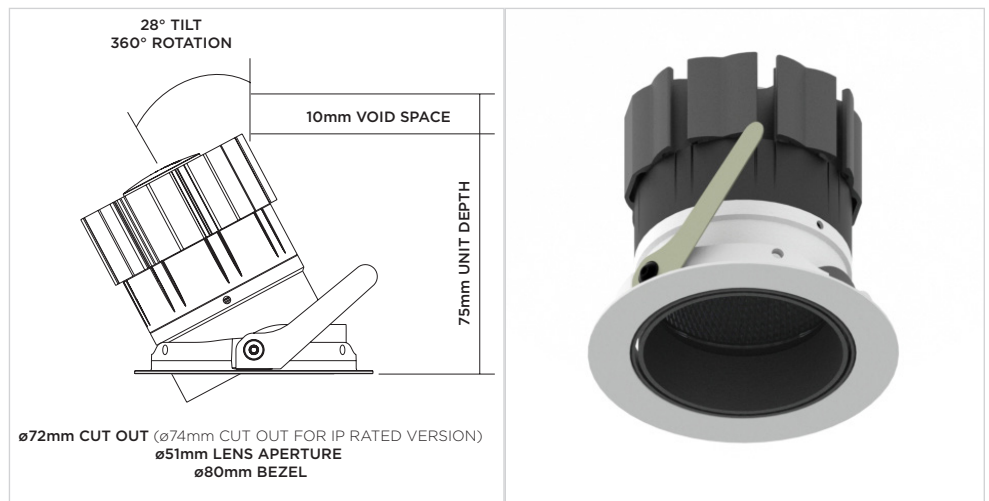

DINO ORIGIN HIGH OUTPUT

Tilt & Rotate

ORLUNA®

Project Reference: _____

Product Reference: _____

Luminaire Details

Fitting Type	Adjustable Downlight
IP Rating	IP54 / IP65
Warranty	5 Years
Class	III
IP Zone	Zone 1
Standards	CE, BS EN 60598
Material	Aluminium ADC12
Cable type	2 Core 0.75mm ²
Cable Length	300mm
Bezel Temp	F Rated

Features & Benefits

- TRUE BEAM
- Full beam options
- Low glare
- Change accessories from the front

2700K ORIGIN HIGH OUTPUT 85CRI

3000K ORIGIN HIGH OUTPUT 85CRI

LIGHT VALUES	2700K		*All values are per light engine	3000K	
	MEDIUM	WIDE		MEDIUM	WIDE
Beam Width FWHM	34°	45°		34°	45°
Initial Lumens*	1533	1533		1658	1658
Engine Lumens*	1290	1278		1403	1403
<small>*(Tc 85°C, +/-7%)</small>					
Engine Lm/W	111	110		121	121
Luminaire Cd	1986	1311		2144	1403
Binning SDCM (Hot)	2			2	
DUV	0.001			0.001	
CRI (typ)(R9)	85 (15)			85 (10)	
TM30 Rf Rg	Rf 85 Rg 95			Rf 83 Rg 95	
Lifetime (ambient)	L90 B5 50,000hrs			L90 B5 50,000hrs	

For full test data, see Luminaire Photometric Reports at orluna.com/downloads

LUMINAIRE POWER

Voltage	34v	34v
Drive Current	300mA	300mA
Circuit Power (typ)	11.6W	11.6W

DRIVER

Protocols	Mains Dim / DALI / 0-10V / Non-dim
Dim to Dark	0.1% Lux
Distance from product	20m (series wiring)
Emergency	Emergency packs available