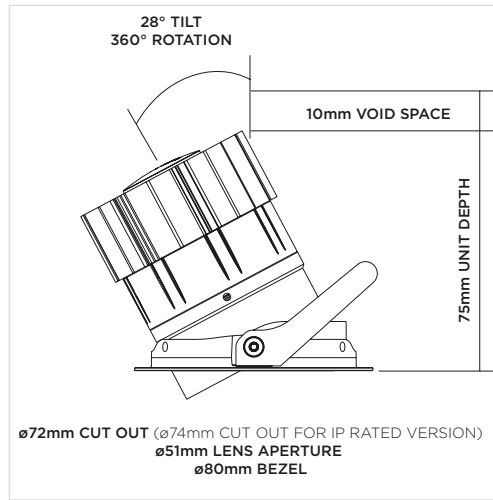

DINO WARM DIM

Tilt & Rotate

ORLUNA®

Project Reference: _____

Product Reference: _____

Luminaire Details

Fitting Type	Adjustable Downlight
IP Rating	IP54 / IP65
Warranty	5 Years
Class	III
IP Zone	Zone 1
Standards	CE, BS EN 60598
Material	Aluminium ADC12
Cable type	2 Core 0.75mm ²
Cable Length	300mm
Bezel Temp	F Rated

For full test data, see Luminaire Photometric Reports at orluna.com/downloads

LUMINAIRE POWER

Voltage	36v
Drive Current	300mA
Circuit Power (typ)	12.2W

DRIVER

Protocols	Mains Dim / DALI / 0-10V / Non-dim
Dim to Dark	0.1% Lux
Distance from product	20m (series wiring)
Emergency	Emergency packs available