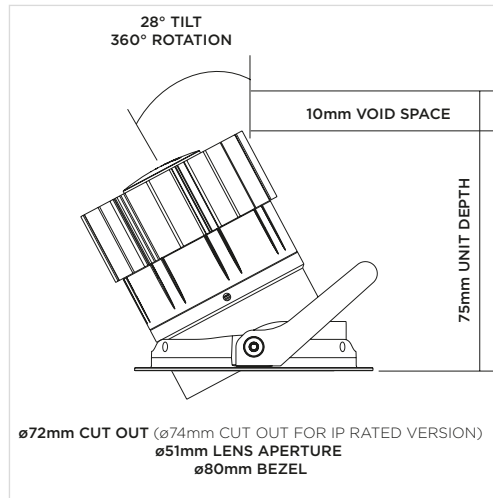

DINO ORIGIN HIGH OUTPUT

Tilt & Rotate

ORLUNA®

Project Reference: _____

Product Reference: _____

Luminaire Details

Fitting Type	Adjustable Downlight
IP Rating	IP54 / IP65
Warranty	5 Years
Class	III
IP Zone	Zone 1
Standards	CE, BS EN 60598
Material	Aluminium ADC12
Cable type	2 Core 0.75mm ²
Cable Length	300mm
Bezel Temp	F Rated

For full test data, see Luminaire Photometric Reports at orluna.com/downloads

LUMINAIRE POWER

Voltage	34v	34v
Drive Current	300mA	300mA
Circuit Power (typ)	11.6W	11.6W

DRIVER

Protocols	Mains Dim / DALI / 0-10V / Non-dim
Dim to Dark	0.1% Lux
Distance from product	20m (series wiring)
Emergency	Emergency packs available