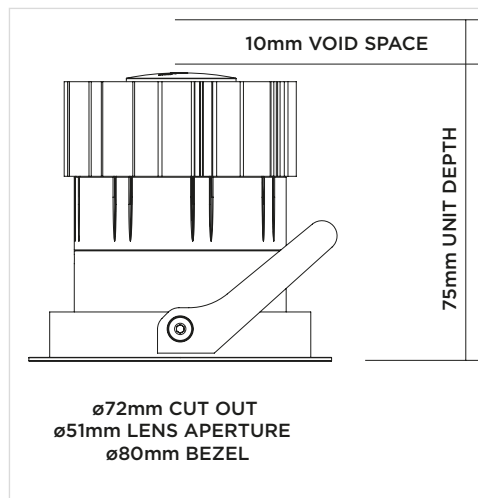

DINO ORIGIN HIGH OUTPUT

Fixed

ORLUNA®

Project Reference: _____

Product Reference: _____

Luminaire Details

Fitting Type	Fixed Downlight
IP Rating	IP54 / IP65
Warranty	5 Years
Class	III
IP Zone	Zone 1
Standards	CE, BS EN 60598
Material	Aluminium ADC12
Cable type	2 Core 0.75mm ²
Cable Length	300mm
Bezel Temp	F Rated

Features & Benefits

- TRUE BEAM
- Full beam options
- Low glare
- Change accessories from the front

2700K ORIGIN HIGH OUTPUT 85CRI

3000K ORIGIN HIGH OUTPUT 85CRI

LIGHT VALUES	MEDIUM	WIDE	* All values are per light engine	MEDIUM	WIDE	
Beam Width FWHM	34°	45°			34°	45°
Initial Lumens*	1533	1533			1658	1658
Engine Lumens*	1290	1278			1403	1403
*(Tc 85°C, +/-7%)						
Engine Lm/W	111	110			121	121
Luminaire Cd	1986	1311			2144	1403
Binning SDCM (Hot)	2				2	
DUV	0.001				0.001	
CRI (typ)(R9)	85 (15)				85 (10)	
TM30 Rf Rg	Rf 85 Rg 95			Rf 83 Rg 95		
Lifetime (ambient)	L90 B5 50,000hrs			L90 B5 50,000hrs		

For full test data, see Luminaire Photometric Reports at orluna.com/downloads

LUMINAIRE POWER

Voltage	34v	34v
Drive Current	300mA	300mA
Circuit Power (typ)	11.6W	11.6W

DRIVER

Protocols	Mains Dim / DALI / 0-10V / Non-dim
Dim to Dark	0.1% Lux
Distance from product	20m (series wiring)
Emergency	Emergency packs available