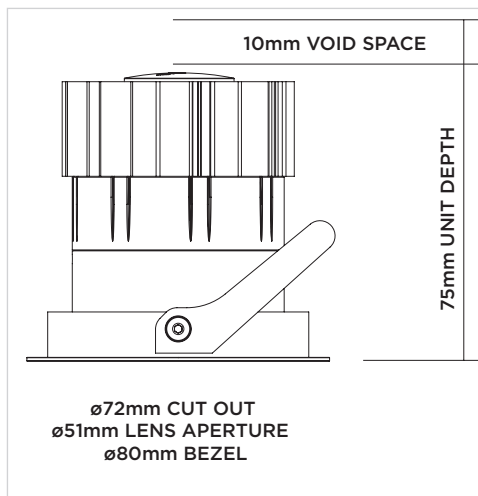

DINO ORIGIN HIGH OUTPUT

Fixed

ORLUNA®

Project Reference: _____

Product Reference: _____

Luminaire Details

Fitting Type	Fixed Downlight
IP Rating	IP54 / IP65
Warranty	5 Years
Class	III
IP Zone	Zone 1
Standards	CE, BS EN 60598
Material	Aluminium ADC12
Cable type	2 Core 0.75mm ²
Cable Length	300mm
Bezel Temp	F Rated

Features & Benefits

- TRUE BEAM
- Full beam options
- Low glare
- Change accessories from the front

2700K ORIGIN HIGH OUTPUT 85CRI

3000K ORIGIN HIGH OUTPUT 85CRI

LIGHT VALUES	MEDIUM	WIDE	*All values are per light engine	MEDIUM	WIDE	
Beam Width FWHM	34°	45°			34°	45°
Initial Lumens*	1533	1533			1658	1658
Engine Lumens*	1290	1278			1403	1403
<small>*(Tc 85°C, +/-7%)</small>						
Engine Lm/W	111	110			121	121
Luminaire Cd	1986	1311			2144	1403
Binning SDCM (Hot)	2				2	
DUV	0.001				0.001	
CRI (typ)(R9)	85 (15)				85 (10)	
TM30 Rf Rg	Rf 85 Rg 95			Rf 83 Rg 95		
Lifetime (ambient)	L90 B5 50,000hrs			L90 B5 50,000hrs		

For full test data, see Luminaire Photometric Reports at orluna.com/downloads

LUMINAIRE POWER

Voltage	34v	34v
Drive Current	300mA	300mA
Circuit Power (typ)	11.6W	11.6W

DRIVER

Protocols	Mains Dim / DALI / 0-10V / Non-dim
Dim to Dark	0.1% Lux
Distance from product	20m (series wiring)
Emergency	Emergency packs available