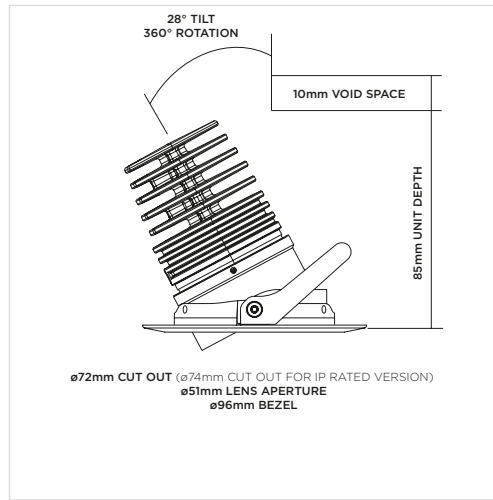

DETAIL QUAD50

Tilt & Rotate

ORLUNA®

Project Reference: _____

Product Reference: _____

Luminaire Details

Fitting Type	Adjustable Downlight
IP Rating	IP54 / IP65
Warranty	5 Years
Class	III
IP Zone	Zone 1
Standards	CE, BS EN 60598
Material	Aluminium ADC12
Cable type	2 Core 0.75mm ²
Cable Length	300mm
Bezel Temp	F Rated

Features & Benefits

- 85CRI
- Double black baffle for low glare
- Change accessories from the front
- 28° tilt and 360° rotate

LIGHT VALUES	2700K QUAD50			2938K QUAD50		
	MEDIUM	WIDE	FLOOD	MEDIUM	WIDE	FLOOD
Beam Width FWHM	20°	30°	46°	20°	30°	46°
Initial Lumens*	812	812	812	887	887	887
Engine Lumens*	658	706	719	713	775	785
*(Tc 85°C, +/-7%)						
Engine Lm/W	63	68	69	69	75	75
Luminaire Cd	1470	982	594	2274	1308	787
Binning SDCM (Hot)	2			2		
DUV	0.001			0.001		
CRI (typ)(R9)	82 (8)			82 (8)		
TM30 Rf Rg	Rf 83 Rg 95			Rf 83 Rg 95		
Lifetime (ambient)	L90 B5 50,000hrs			L90 B5 50,000hrs		

For full test data, see Luminaire Photometric Reports at orluna.com/downloads

LUMINAIRE POWER	2700K	2938K
Voltage	11.2V (11.8V) 12.8V	11.2V (11.8V) 12.8V
Drive Current	700mA	700mA
Circuit Power (typ)	10.4	10.4
DRIVER		
Protocols	Mains Dim / DALI / 0-10V / Non-dim	
Dim to Dark	0.1% Lux	
Distance from product	20m (series wiring)	
Emergency	Emergency packs available	