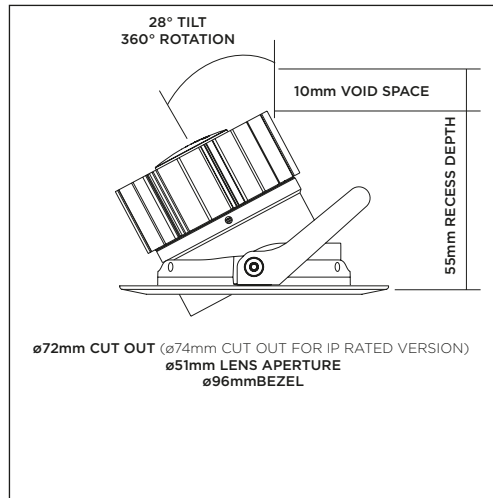

### Luminaire Details

Fitting Type	Adjustable Downlight
IP Rating	IP54 / IP65
Warranty	5 Years
Class	III
IP Zone	Zone 1
Standards	CE, BS EN 60598
Material	Aluminium ADC12
Cable type	2 Core 0.75mm <sup>2</sup>
Cable Length	300mm
Bezel Temp	F Rated