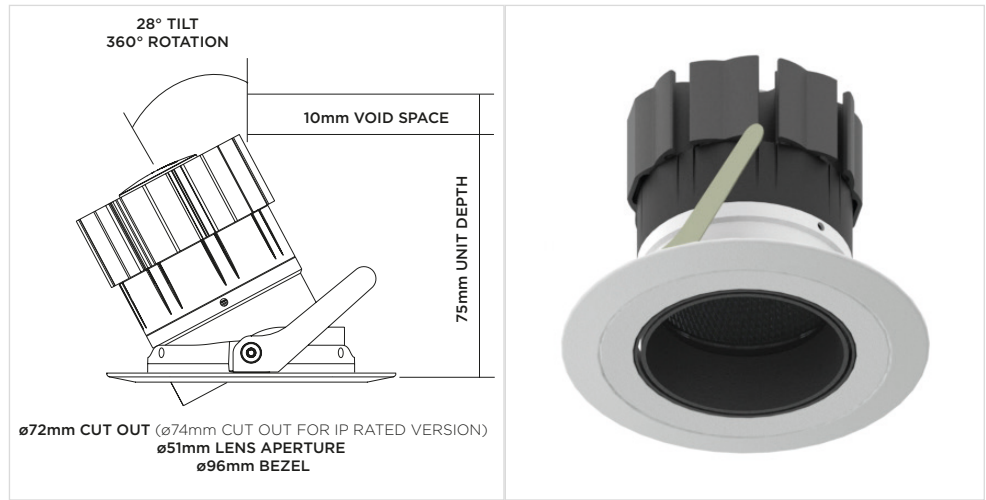

DETAIL ORIGIN

Tilt & Rotate

ORLUNA®

Project Reference: _____

Product Reference: _____

Luminaire Details

Fitting Type	Adjustable Downlight
IP Rating	IP54 / IP65
Warranty	5 Years
Class	III
IP Zone	Zone 1
Standards	CE, BS EN 60598
Material	Aluminium ADC12
Cable type	2 Core 0.75mm ²
Cable Length	300mm
Bezel Temp	F Rated

Features & Benefits

- 98CRI R9 99
- TRUE BEAM
- Full beam options
- Low glare
- Change accessories from the front

2700K ORIGIN 98CRI

3000K ORIGIN 98CRI

LIGHT VALUES	2700K				3000K			
	SPOT	MEDIUM	WIDE	FLOOD	SPOT	MEDIUM	WIDE	FLOOD
Beam Width FWHM	10°	28°	40°	45°	10°	28°	40°	45°
Initial Lumens*	624	1077	1077	1077	661	1156	1156	1156
Engine Lumens*	437	931	931	924	455	954	984	978
*(Tc 85°C, +/-7%)								
Engine Lm/W	41	80	80	80	43	82	85	84
Luminaire Cd	4854	1830	1093	990	5063	1821	1140	1026
Binning SDCM (Hot)	2				2			
DUV	0.001				0.001			
CRI (typ)(R9)	98 (98)				98 (99)			
TM30 Rf Rg	Rf 94 Rg 100				Rf 94 Rg 101			
Lifetime (ambient)	L90 B5 50,000hrs				L90 B5 50,000hrs			