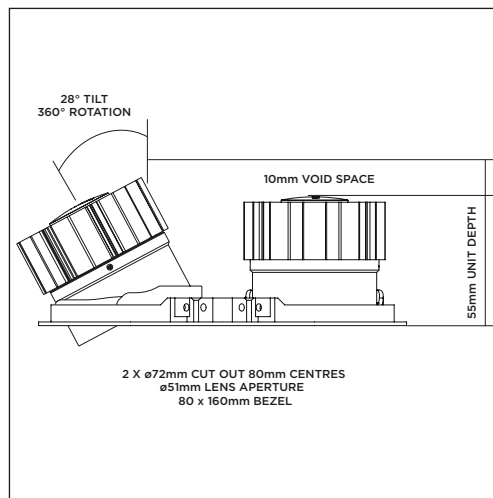

### Luminaire Details

Fitting Type	Adjustable Downlight
IP Rating	IP54 / IP65
Warranty	5 Years
Class	III
IP Zone	Zone 1
Standards	CE, BS EN 60598
Material	Aluminium ADC12
Cable type	2 Core 0.75mm <sup>2</sup>
Cable Length	300mm
Bezel Temp	F Rated