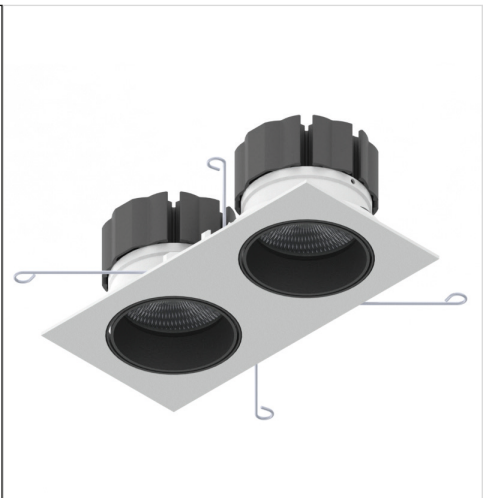

### Features & Benefits

- 98CRI R9 99
- Ultra low profile
- Low glare
- Change accessories from the front
- 28° Tilt with 360° rotation