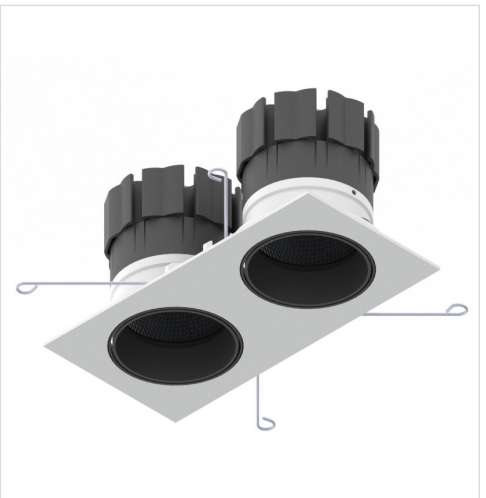

DETAIL MINI SQUARE ORIGIN

ORLUNA®

Tilt & Rotate Twin

Project Reference: _____

Product Reference: _____

Luminaire Details

Fitting Type	Adjustable Downlight
IP Rating	IP54 / IP65
Warranty	5 Years
Class	III
IP Zone	Zone 1
Standards	CE, BS EN 60598
Material	Aluminium ADC12
Cable type	2 Core 0.75mm ²
Cable Length	300mm
Bezel Temp	F Rated

Features & Benefits

- 98CRI R9 99
- TRUE BEAM
- Full beam options
- Low glare
- Change accessories from the front

2700K ORIGIN 98CRI

3000K ORIGIN 98CRI

LIGHT VALUES	2700K				*All values are per light engine	3000K				
	SPOT	MEDIUM	WIDE	FLOOD		SPOT	MEDIUM	WIDE	FLOOD	
Beam Width FWHM	10°	28°	40°	45°		10°	28°	40°	45°	
Initial Lumens*	624	1077	1077	1077		661	1156	1156	1156	
Engine Lumens*	437	931	931	924		455	954	984	978	
*(Tc 85°C, +/-7%)										
Engine Lm/W	41	80	80	80		43	82	85	84	
Luminaire Cd	4854	1830	1093	990		5063	1821	1140	1026	
Binning SDCM (Hot)	2					2				
DUV	0.001					0.001				
CRI (typ)(R9)	98 (98)					98 (99)				
TM30 Rf Rg	Rf 94 Rg 100					Rf 94 Rg 101				
Lifetime (ambient)	L90 B5 50,000hrs					L90 B5 50,000hrs				

For full test data, see Luminaire Photometric Reports at orluna.com/downloads

LUMINAIRE POWER

Voltage	16.8v	34v	16.8v	34v
Drive Current	500mA	300mA	500mA	300mA
Circuit Power (typ)	10.6W	11.6W	10.6W	11.6W