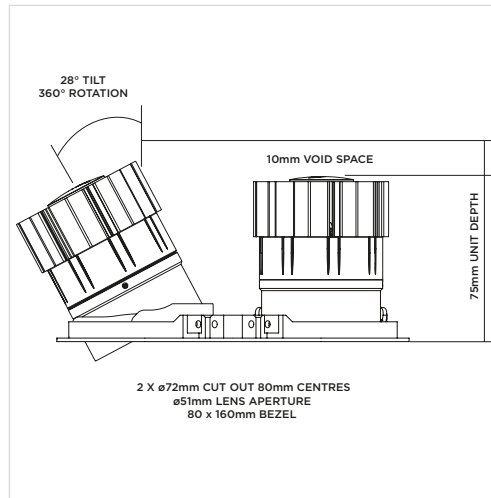

DETAIL MINI SQUARE ORIGIN

ORLUNA®

Tilt & Rotate Twin

Project Reference: _____

Product Reference: _____

Luminaire Details

Fitting Type	Adjustable Downlight
IP Rating	IP54 / IP65
Warranty	5 Years
Class	III
IP Zone	Zone 1
Standards	CE, BS EN 60598
Material	Aluminium ADC12
Cable type	2 Core 0.75mm ²
Cable Length	300mm
Bezel Temp	F Rated

Features & Benefits

- 98CRI R9 99
- TRUE BEAM
- Full beam options
- Low glare
- Change accessories from the front

2700K ORIGIN 98CRI

3000K ORIGIN 98CRI

LIGHT VALUES	2700K				*All values are per light engine	3000K				
	SPOT	MEDIUM	WIDE	FLOOD		SPOT	MEDIUM	WIDE	FLOOD	
Beam Width FWHM	10°	28°	40°	45°		10°	28°	40°	45°	
Initial Lumens*	624	1077	1077	1077		661	1156	1156	1156	
Engine Lumens*	437	931	931	924		455	954	984	978	
*(Tc 85°C, +/-7%)										
Engine Lm/W	41	80	80	80		43	82	85	84	
Luminaire Cd	4854	1830	1093	990		5063	1821	1140	1026	
Binning SDCM (Hot)	2					2				
DUV	0.001					0.001				
CRI (typ)(R9)	98 (98)					98 (99)				
TM30 Rf Rg	Rf 94 Rg 100					Rf 94 Rg 101				
Lifetime (ambient)	L90 B5 50,000hrs					L90 B5 50,000hrs				

For full test data, see Luminaire Photometric Reports at orluna.com/downloads

LUMINAIRE POWER

Voltage	16.8v	34v	16.8v	34v
Drive Current	500mA	300mA	500mA	300mA
Circuit Power (typ)	10.6W	11.6W	10.6W	11.6W