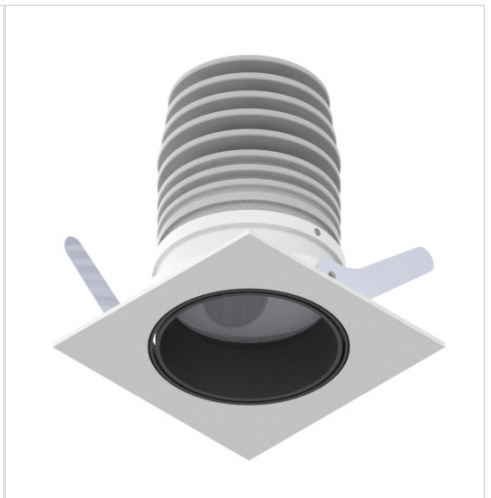

# DETAIL MINI SQUARE QUAD50

### Luminaire Details

Fitting Type	Adjustable Downlight
IP Rating	IP54 / IP65
Warranty	5 Years
Class	III
IP Zone	Zone 1
Standards	CE, BS EN 60598
Material	Aluminium ADC12
Cable type	2 Core 0.75mm <sup>2</sup>
Cable Length	300mm
Bezel Temp	F Rated