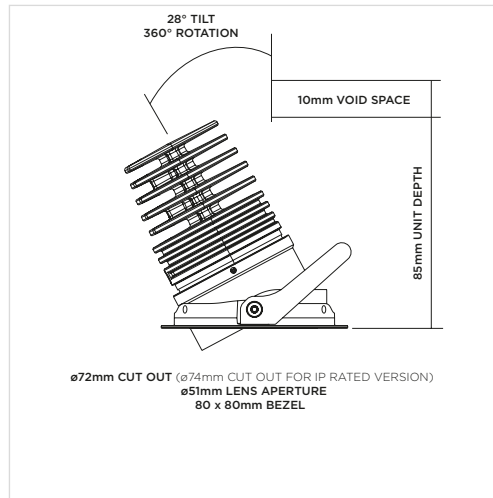

### Luminaire Details

Fitting Type	Adjustable Downlight
IP Rating	IP54 / IP65
Warranty	5 Years
Class	III
IP Zone	Zone 1
Standards	CE, BS EN 60598
Material	Aluminium ADC12
Cable type	2 Core 0.75mm <sup>2</sup>
Cable Length	300mm
Bezel Temp	F Rated