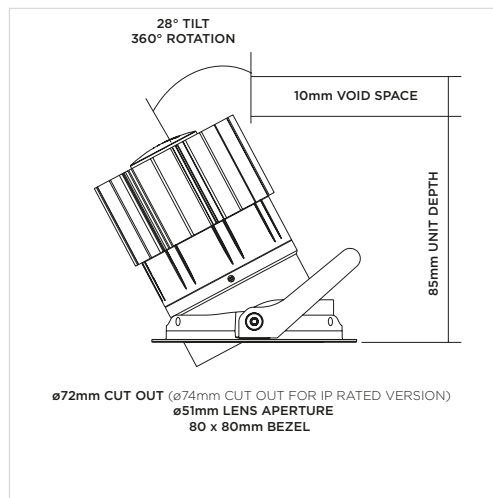

### Luminaire Details

Fitting Type	Adjustable Downlight
IP Rating	IP54 / IP65
Warranty	5 Years
Class	III
IP Zone	Zone 1
Standards	CE, BS EN 60598
Material	Aluminium ADC12
Cable type	2 Core 0.75mm <sup>2</sup>
Cable Length	300mm
Bezel Temp	F Rated