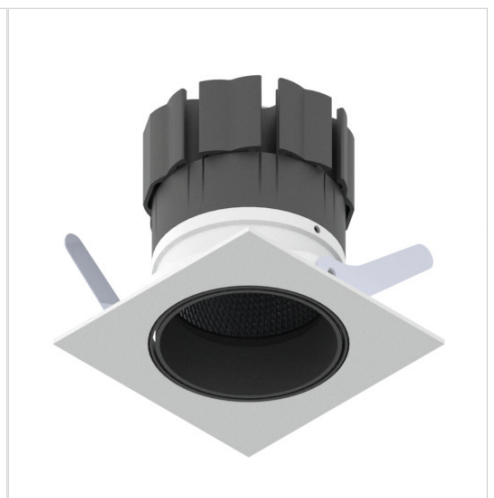

# DETAIL MINI SQUARE WARM DIM

### Luminaire Details

Fitting Type	Adjustable Downlight
IP Rating	IP54 / IP65
Warranty	5 Years
Class	III
IP Zone	Zone 1
Standards	CE, BS EN 60598
Material	Aluminium ADC12
Cable type	2 Core 0.75mm <sup>2</sup>
Cable Length	300mm
Bezel Temp	F Rated

### Features & Benefits

- Halogen-style Warm Dimming
- TRUE BEAM
- Low glare
- Double black baffle to the front
- Change accessories from the front