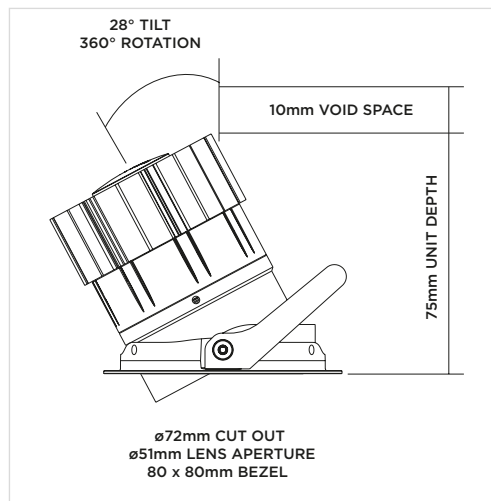

DETAIL MINI SQUARE ORIGIN

ORLUNA®

Tilt & Rotate

Project Reference: _____

Product Reference: _____

Luminaire Details

Fitting Type	Adjustable Downlight
IP Rating	IP54 / IP65
Warranty	5 Years
Class	III
IP Zone	Zone 1
Standards	CE, BS EN 60598
Material	Aluminium ADC12
Cable type	2 Core 0.75mm ²
Cable Length	300mm
Bezel Temp	F Rated

Features & Benefits

- 98CRI R9 99
- TRUE BEAM
- Full beam options
- Low glare
- Change accessories from the front

2700K ORIGIN 98CRI

3000K ORIGIN 98CRI

LIGHT VALUES	2700K				3000K			
	SPOT	MEDIUM	WIDE	FLOOD	SPOT	MEDIUM	WIDE	FLOOD
Beam Width FWHM	10°	28°	40°	45°	10°	28°	40°	45°
Initial Lumens*	624	1077	1077	1077	661	1156	1156	1156
Engine Lumens*	437	931	931	924	455	954	984	978
*(Tc 85°C, +/-7%)								
Engine Lm/W	41	80	80	80	43	82	85	84
Luminaire Cd	4854	1830	1093	990	5063	1821	1140	1026
Binning SDCM (Hot)	2				2			
DUV	0.001				0.001			
CRI (typ)(R9)	98 (98)				98 (99)			
TM30 Rf Rg	Rf 94 Rg 100				Rf 94 Rg 101			
Lifetime (ambient)	L90 B5 50,000hrs				L90 B5 50,000hrs			

For full test data, see Luminaire Photometric Reports at orluna.com/downloads

LUMINAIRE POWER

	2700K		3000K	
Voltage	16.8v	34v	16.8v	34v
Drive Current	500mA	300mA	500mA	300mA
Circuit Power (typ)	10.6W	11.6W	10.6W	11.6W