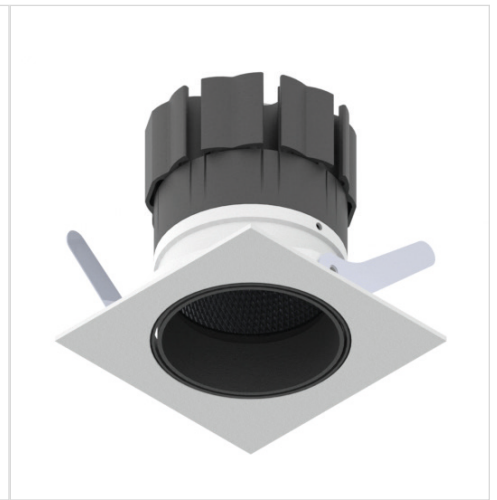

DETAIL MINI SQUARE ORIGIN

ORLUNA®

Tilt & Rotate

Project Reference: _____

Product Reference: _____

Luminaire Details

Fitting Type	Adjustable Downlight
IP Rating	IP54 / IP65
Warranty	5 Years
Class	III
IP Zone	Zone 1
Standards	CE, BS EN 60598
Material	Aluminium ADC12
Cable type	2 Core 0.75mm ²
Cable Length	300mm
Bezel Temp	F Rated

Features & Benefits

- 98CRI R9 99
- TRUE BEAM
- Full beam options
- Low glare
- Change accessories from the front

2700K ORIGIN 98CRI

3000K ORIGIN 98CRI

LIGHT VALUES	2700K				3000K			
	SPOT	MEDIUM	WIDE	FLOOD	SPOT	MEDIUM	WIDE	FLOOD
Beam Width FWHM	10°	28°	40°	45°	10°	28°	40°	45°
Initial Lumens*	624	1077	1077	1077	661	1156	1156	1156
Engine Lumens*	437	931	931	924	455	954	984	978
*(Tc 85°C, +/-7%)								
Engine Lm/W	41	80	80	80	43	82	85	84
Luminaire Cd	4854	1830	1093	990	5063	1821	1140	1026
Binning SDCM (Hot)	2				2			
DUV	0.001				0.001			
CRI (typ)(R9)	98 (98)				98 (99)			
TM30 Rf Rg	Rf 94 Rg 100				Rf 94 Rg 101			
Lifetime (ambient)	L90 B5 50,000hrs				L90 B5 50,000hrs			