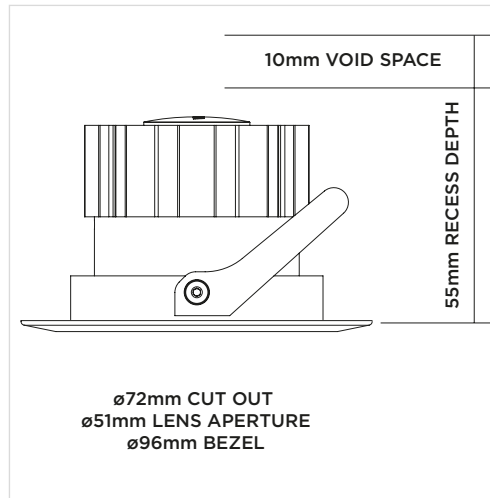

### Luminaire Details

|              |                            |
|--------------|----------------------------|
| Fitting Type | Fixed Downlight            |
| IP Rating    | IP54 / IP65                |
| Warranty     | 5 Years                    |
| Class        | III                        |
| IP Zone      | Zone 1                     |
| Standards    | CE, BS EN 60598            |
| Material     | Aluminium ADC12            |
| Cable type   | 2 Core 0.75mm <sup>2</sup> |
| Cable Length | 300mm                      |
| Bezel Temp   | F Rated                    |