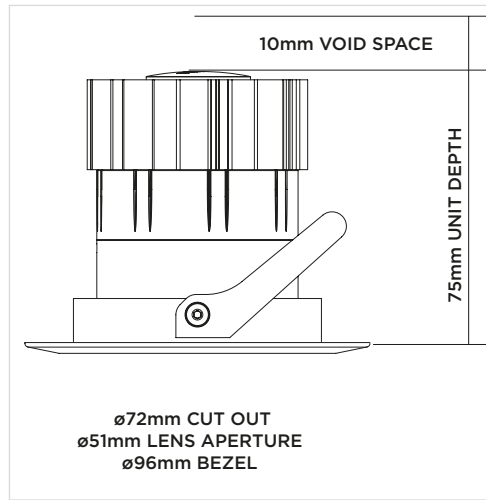

## Luminaire Details

Fitting Type	Fixed Downlight
IP Rating	IP54 / IP65
Warranty	5 Years
Class	III
IP Zone	Zone 1
Standards	CE, BS EN 60598
Material	Aluminium ADC12
Cable type	2 Core 0.75mm <sup>2</sup>
Cable Length	300mm
Bezel Temp	F Rated