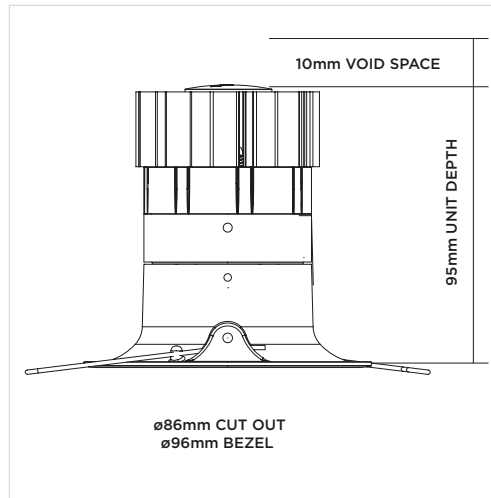

### Luminaire Details

Fitting Type	Fixed Downlight
IP Rating	IP44 / IP65
Warranty	5 Years
Class	III
IP Zone	Zone 1
Standards	CE, BS EN 60598
Material	Aluminium ADC12
Cable type	2 Core 0.75mm <sup>2</sup>
Cable Length	300mm
Bezel Temp	F Rated