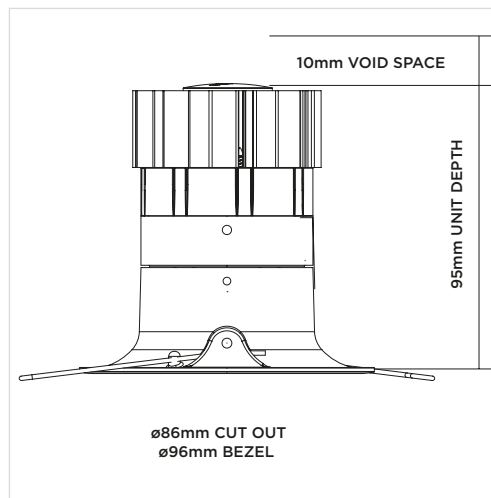

### Luminaire Details

Fitting Type	Fixed Downlight
IP Rating	IP44 / IP65
Warranty	5 Years
Class	III
IP Zone	Zone 1
Standards	CE, BS EN 60598
Material	Aluminium ADC12
Cable type	2 Core 0.75mm <sup>2</sup>
Cable Length	300mm
Bezel Temp	F Rated