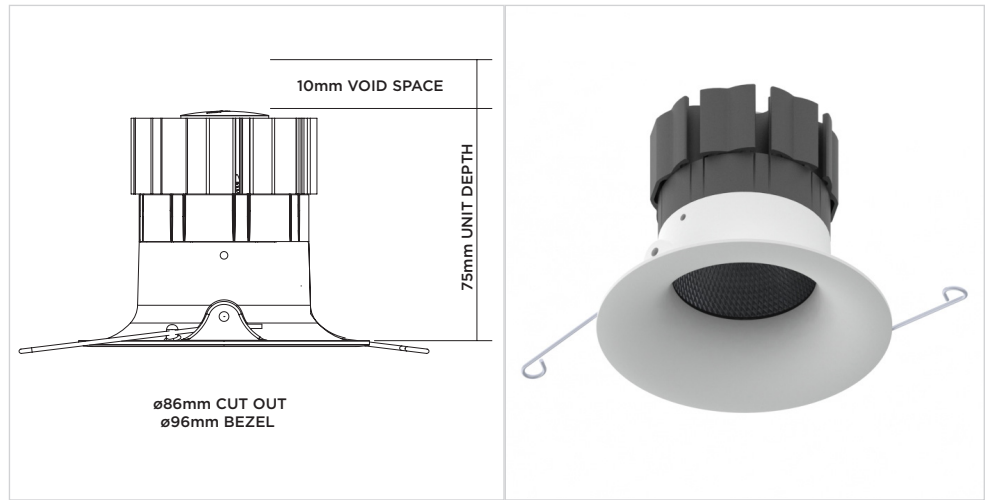

CURVE ORIGIN HIGH OUTPUT

Fixed

ORLUNA®

Project Reference: _____

Product Reference: _____

Luminaire Details

Fitting Type	Fixed Downlight
IP Rating	IP44 / IP65
Warranty	5 Years
Class	III
IP Zone	Zone 1
Standards	CE, BS EN 60598
Material	Aluminium ADC12
Cable type	2 Core 0.75mm ²
Cable Length	300mm
Bezel Temp	F Rated

Features & Benefits

- TRUE BEAM
- Full beam options
- High LOR

2700K ORIGIN HIGH OUTPUT 85CRI

3000K ORIGIN HIGH OUTPUT 85CRI

LIGHT VALUES	2700K		*All values are per light engine	3000K	
	MEDIUM	WIDE		MEDIUM	WIDE
Beam Width FWHM	35°	49°		35°	49°
Initial Lumens*	1533	1533		1658	1658
Engine Lumens*	1290	1278		1403	1403
<small>*(Tc 85°C, +/-7%)</small>					
Engine Lm/W	111	110		121	121
Luminaire Cd	1978	1348		2106	1425
Binning SDCM (Hot)	2			2	
DUV	0.001			0.001	
CRI (typ)(R9)	85 (15)			85 (10)	
TM30 Rf Rg	Rf 85 Rg 95			Rf 83 Rg 95	
Lifetime (ambient)	L90 B5 50,000hrs			L90 B5 50,000hrs	