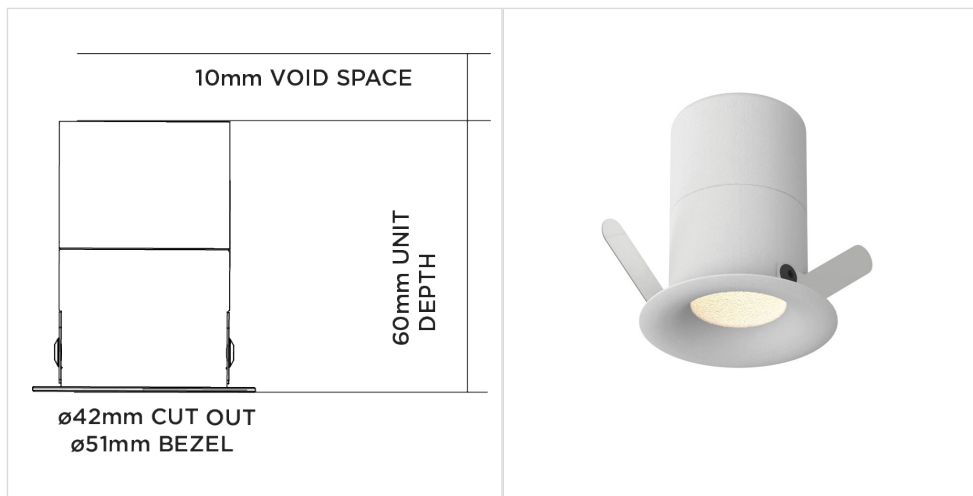

CERO 100

Fixed

ORLUNA®

Project Reference: _____

Product Reference: _____

Luminaire Details

Fitting Type	Fixed Downlight
IP Rating	IP54 / IP67
Warranty	5 Years
Class	III
IP Zone	Zone 1
Standards	CE, BS EN 60598
Material	Aluminium ADC12
Cable type	2 Core 0.75mm ²
Cable Length	300mm
Bezel Temp	F Rated

Features & Benefits

- 90CRI
- TRUE BEAM
- High LOR

LIGHT VALUES	2700K 100 90CRI			3000K 100 90CRI		
	NARROW	MEDIUM	WIDE	NARROW	MEDIUM	WIDE
Beam Width FWHM	12°	26°	45°	12°	26°	45°
Initial Lumens*	189	189	189	228	228	228
Engine Lumens*	175	177	176	211	190	201
*(Tc 85°C, +/-7%)						
Engine Lm/W	67	68	68	81	73	77
Luminaire Cd	912	521	258	1487	651	281
Binning SDCM (Hot)	2			2		
DUV	0.001			0.001		
CRI (typ)(R9)	92 (59)			92 (59)		
TM30 Rf Rg	Rf 91 Rg 99			Rf 91 Rg 99		
Lifetime (ambient)	L90 B5 50,000hrs			L90 B5 50,000hrs		

For full test data, see Luminaire Photometric Reports at orluna.com/downloads

LUMINAIRE POWER	2700K	3000K
Voltage	3v	3v
Drive Current	700mA	700mA
Circuit Power (typ)	2.6W	2.6W

DRIVER

Protocols	Mains Dim / DALI / 0-10V / Non-dim
Dim to Dark	0.1% Lux
Distance from product	20m (series wiring)
Emergency	Emergency packs available