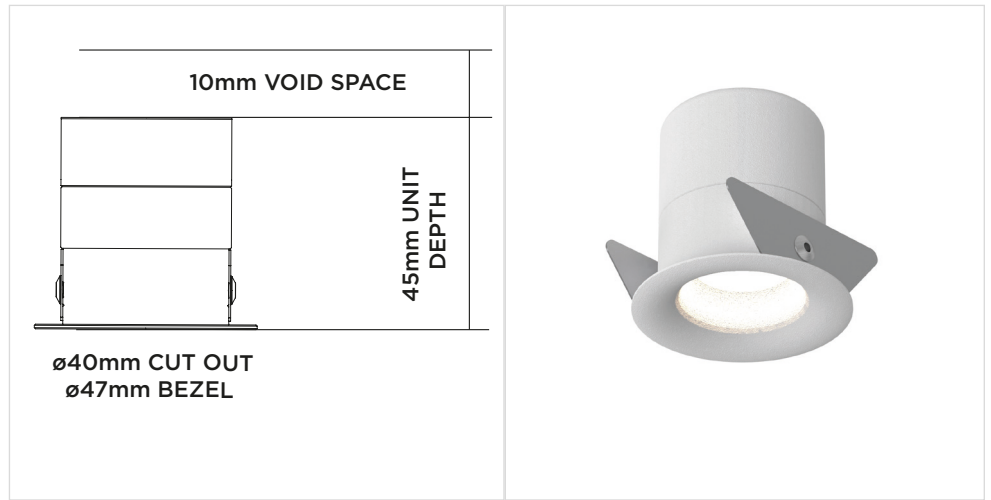

ARC 200

Fixed

ORLUNA®

Project Reference: _____

Product Reference: _____

Luminaire Details

Fitting Type	Fixed Downlight
IP Rating	IP54 / IP67
Warranty	5 Years
Class	III
IP Zone	Zone 1
Standards	CE, BS EN 60598
Material	Aluminium ADC12
Cable type	2 Core 0.75mm ²
Cable Length	300mm
Bezel Temp	F Rated

Features & Benefits

- 90CRI
- High LOR
- Miniature luminaire

LIGHT VALUES	2700K 100 90CRI			3000K 100 90CRI		
	NARROW	MEDIUM	WIDE	NARROW	MEDIUM	WIDE
Beam Width FWHM	18°	29°	58°	18°	29°	45°
Initial Lumens*	292	292	292	291	291	291
Engine Lumens*	266	261	267	263	256	249
<small>*(Tc 85°C, +/-7%)</small>						
Engine Lm/W	78	77	79	77	75	73
Luminaire Cd	1292	703	264	1107	633	291
Binning SDCM (Hot)	2			2		
DUV	0.001			0.001		
CRI (typ)(R9)	92 (59)			92 (59)		
TM30 Rf Rg	Rf 91 Rg 99			Rf 91 Rg 99		
Lifetime (ambient)	L90 B5 50,000hrs			L90 B5 50,000hrs		

For full test data, see Luminaire Photometric Reports at orluna.com/downloads

LUMINAIRE POWER	2700K	3000K
Voltage	9v	9v
Drive Current	300mA	300mA
Circuit Power (typ)	3.4W	3.4W

DRIVER

Protocols	Mains Dim / DALI / 0-10V / Non-dim
Dim to Dark	0.1% Lux
Distance from product	20m (series wiring)
Emergency	Emergency packs available