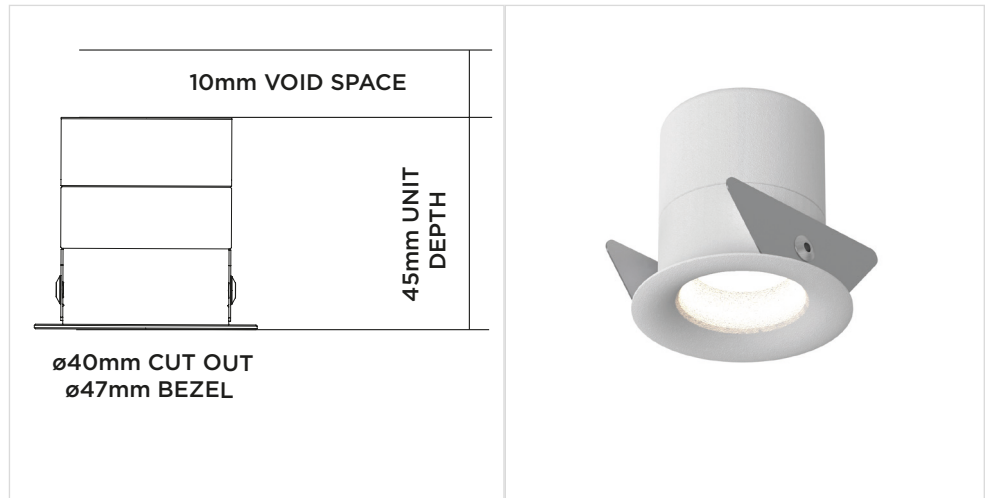

ARC 100

Fixed

ORLUNA®

Project Reference: _____

Product Reference: _____

Luminaire Details

Fitting Type	Fixed Downlight
IP Rating	IP54 / IP67
Warranty	5 Years
Class	III
IP Zone	Zone 1
Standards	CE, BS EN 60598
Material	Aluminium ADC12
Cable type	2 Core 0.75mm ²
Cable Length	300mm
Bezel Temp	F Rated

Features & Benefits

- 90CRI
- TRUE BEAM
- High LOR

LIGHT VALUES	2700K 100 90CRI			3000K 100 90CRI		
	NARROW	MEDIUM	WIDE	NARROW	MEDIUM	WIDE
Beam Width FWHM	12°	26°	45°	12°	26°	45°
Initial Lumens*	189	189	189	228	228	228
Engine Lumens*	175	177	176	211	190	201
<small>*(Tc 85°C, +/-7%)</small>						
Engine Lm/W	67	68	68	81	73	77
Luminaire Cd	912	521	258	1487	651	281
Binning SDCM (Hot)	2			2		
DUV	0.001			0.001		
CRI (typ)(R9)	92 (59)			92 (59)		
TM30 Rf Rg	Rf 91 Rg 99			Rf 91 Rg 99		
Lifetime (ambient)	L90 B5 50,000hrs			L90 B5 50,000hrs		
<i>For full test data, see Luminaire Photometric Reports at orluna.com/downloads</i>						
LUMINAIRE POWER	3v			3v		
Voltage	700mA			700mA		
Drive Current	2.6W			2.6W		
Circuit Power (typ)	DRIVER					
Protocols	Mains Dim / DALI / 0-10V / Non-dim					
Dim to Dark	0.1% Lux					
Distance from product	20m (series wiring)					
Emergency	Emergency packs available					