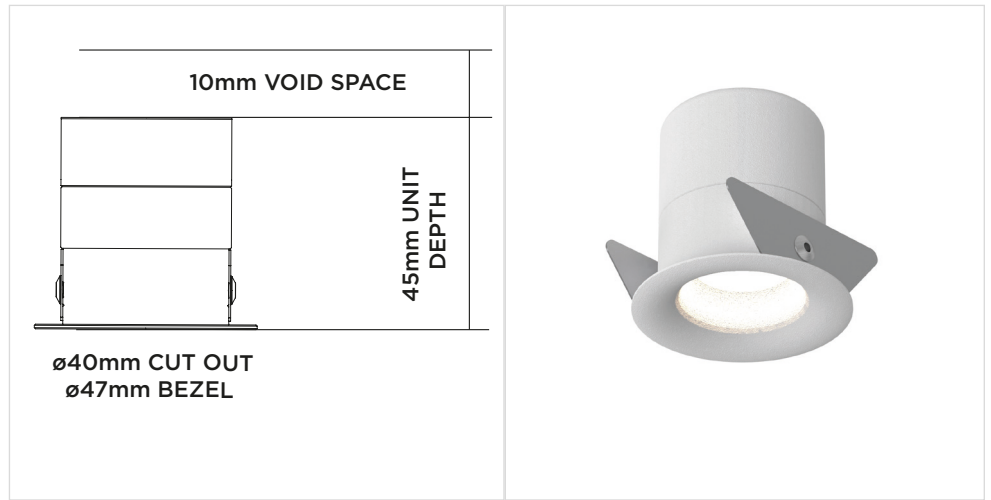

ARC 100

Fixed

ORLUNA®

Project Reference: _____

Product Reference: _____

Luminaire Details

Fitting Type	Fixed Downlight
IP Rating	IP54 / IP67
Warranty	5 Years
Class	III
IP Zone	Zone 1
Standards	CE, BS EN 60598
Material	Aluminium ADC12
Cable type	2 Core 0.75mm ²
Cable Length	300mm
Bezel Temp	F Rated

Features & Benefits

- 90CRI
- TRUE BEAM
- High LOR

LIGHT VALUES	2700K 100 90CRI			3000K 100 90CRI		
	NARROW	MEDIUM	WIDE	NARROW	MEDIUM	WIDE
Beam Width FWHM	12°	26°	45°	12°	26°	45°
Initial Lumens*	189	189	189	228	228	228
Engine Lumens*	175	177	176	211	190	201
<small>*(Tc 85°C, +/-7%)</small>						
Engine Lm/W	67	68	68	81	73	77
Luminaire Cd	912	521	258	1487	651	281
Binning SDCM (Hot)	2			2		
DUV	0.001			0.001		
CRI (typ)(R9)	92 (59)			92 (59)		
TM30 Rf Rg	Rf 91 Rg 99			Rf 91 Rg 99		
Lifetime (ambient)	L90 B5 50,000hrs			L90 B5 50,000hrs		