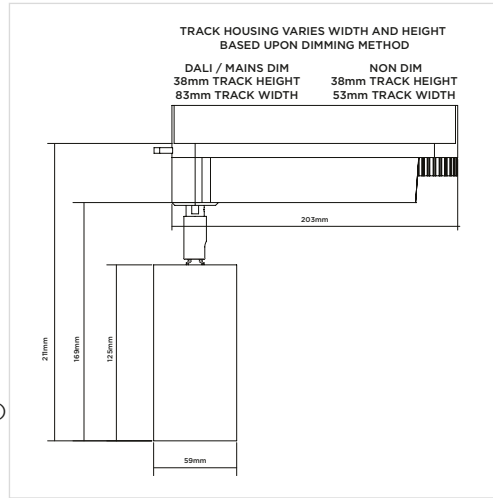

AIR TRACK QUAD50

Adjustable

ORLUNA®

Project Reference: _____

Product Reference: _____

Luminaire Details

Fitting Type	Adjustable Spotlight
IP Rating	IP54
Warranty	5 Years
Class	III
IP Zone	Zone 1
Standards	CE, BS EN 60598
Material	Aluminium ADC12
Cable type	2 Core 0.75mm ²
Cable Length	300mm
Bezel Temp	F Rated

Features & Benefits

- 85CRI
- EUTRAC track adaptor (2- & 3-channel)
- Change accessories from the front

LIGHT VALUES	2700K QUAD50			2938K QUAD50		
	MEDIUM	WIDE	FLOOD	MEDIUM	WIDE	FLOOD
Beam Width FWHM	20°	30°	46°	20°	30°	46°
Initial Lumens*	812	812	812	887	887	887
Engine Lumens*	658	706	719	713	775	785
*(Tc 85°C, +/-7%)						
Engine Lm/W	63	68	69	69	75	75
Luminaire Cd	1470	982	594	2274	1308	787
Binning SDCM (Hot)	2			2		
DUV	0.001			0.001		
CRI (typ)(R9)	82 (8)			82 (8)		
TM30 Rf Rg	Rf 83 Rg 95			Rf 83 Rg 95		
Lifetime (ambient)	L90 B5 50,000hrs			L90 B5 50,000hrs		