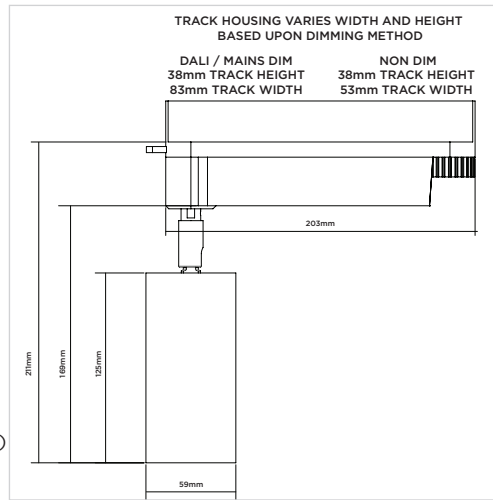

AIR TRACK ORIGIN HIGH OUTPUT

ORLUNA®

Adjustable

Project Reference: _____

Product Reference: _____

Luminaire Details

Fitting Type	Adjustable Spotlight
IP Rating	IP54
Warranty	5 Years
Class	III
IP Zone	Zone 1
Standards	CE, BS EN 60598
Material	Aluminium ADC12
Cable type	2 Core 0.75mm ²
Cable Length	300mm
Bezel Temp	F Rated

Features & Benefits

- TRUE BEAM
- Full beam options
- EUTRAC track adaptor (2- & 3-channel)
- Change accessories from the front

2700K ORIGIN HIGH OUTPUT 85CRI

3000K ORIGIN HIGH OUTPUT 85CRI

LIGHT VALUES	MEDIUM	WIDE	* All values are per light engine	MEDIUM	WIDE
Beam Width FWHM	35°	46°			35°
Initial Lumens*	1533	1533		1658	1658
Engine Lumens*	1290	1278		1403	1403
*(Tc 85°C, +/-7%)					
Engine Lm/W	111	110		121	121
Luminaire Cd	1902	1288		2050	1389
Binning SDCM (Hot)	2			2	
DUV	0.001			0.001	
CRI (typ)(R9)	85 (15)			85 (10)	
TM30 Rf Rg	Rf 85 Rg 95			Rf 83 Rg 95	
Lifetime (ambient)	L90 B5 50,000hrs			L90 B5 50,000hrs	

For full test data, see Luminaire Photometric Reports at orluna.com/downloads

LUMINAIRE POWER

Voltage	34v	34v
Drive Current	300mA	300mA
Circuit Power (typ)	11.6W	11.6W

DRIVER

Protocols	Mains Dim / DALI / 0-10V / Non-dim
Dim to Dark	0.1% Lux
Distance from product	20m (series wiring)
Emergency	Emergency packs available