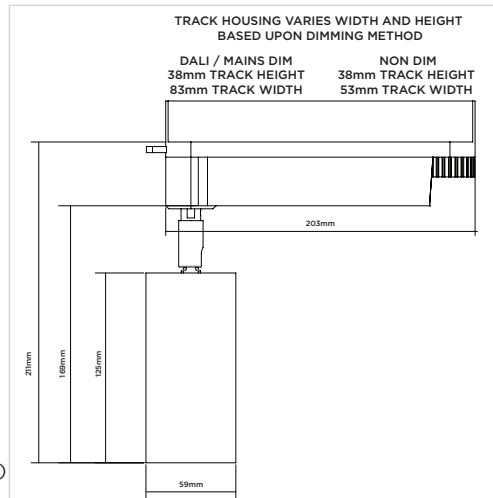

AIR TRACK ORIGIN

Adjustable

ORLUNA®

Project Reference: _____

Product Reference: _____

Luminaire Details

Fitting Type	Adjustable Spotlight
IP Rating	IP54
Warranty	5 Years
Class	III
IP Zone	Zone 1
Standards	CE, BS EN 60598
Material	Aluminium ADC12
Cable type	2 Core 0.75mm ²
Cable Length	300mm
Bezel Temp	F Rated

Features & Benefits

- 98CRI R9 99
- TRUE BEAM
- Full beam options
- EUTRAC track adaptor (2- & 3-channel)
- Change accessories from the front

2700K ORIGIN 98CRI

3000K ORIGIN 98CRI

LIGHT VALUES	2700K				3000K			
	SPOT	MEDIUM	WIDE	FLOOD	SPOT	MEDIUM	WIDE	FLOOD
Beam Width FWHM	10°	28°	40°	45°	10°	28°	40°	45°
Initial Lumens*	624	1077	1077	1077	661	1156	1156	1156
Engine Lumens*	437	931	931	924	455	954	984	978
*(Tc 85°C, +/-7%)								
Engine Lm/W	41	80	80	80	43	82	85	84
Luminaire Cd	4854	1830	1093	990	5063	1821	1140	1026
Binning SDCM (Hot)	2				2			
DUV	0.001				0.001			
CRI (typ)(R9)	98 (98)				98 (99)			
TM30 Rf Rg	Rf 94 Rg 100				Rf 94 Rg 101			
Lifetime (ambient)	L90 B5 50,000hrs				L90 B5 50,000hrs			

For full test data, see Luminaire Photometric Reports at orluna.com/downloads

LUMINAIRE POWER

	2700K		3000K	
Voltage	16.8v	34v	16.8v	34v
Drive Current	500mA	300mA	500mA	300mA
Circuit Power (typ)	10.6W	11.6W	10.6W	11.6W