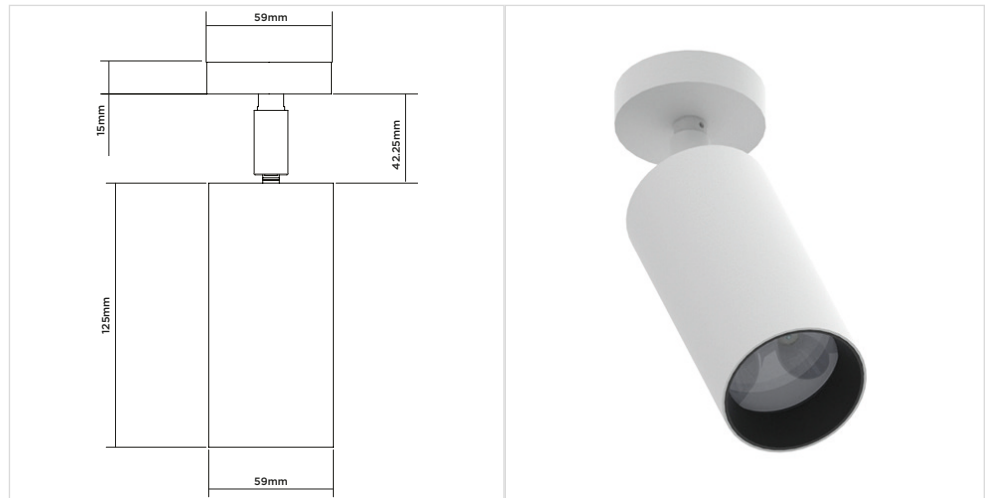

AIR ROSE QUAD50

Adjustable

ORLUNA®

Project Reference: _____

Product Reference: _____

Luminaire Details

Fitting Type	Adjustable Spotlight
IP Rating	IP54 / IP65
Warranty	5 Years
Class	III
IP Zone	Zone 1
Standards	CE, BS EN 60598
Material	Aluminium ADC12
Cable type	2 Core 0.75mm²
Cable Length	300mm
Bezel Temp	F Rated

Features & Benefits

- 85CRI
- Ceiling rose for wired connections
- Change accessories from the front

LIGHT VALUES	2700K QUAD50			2938K QUAD50		
	MEDIUM	WIDE	FLOOD	MEDIUM	WIDE	FLOOD
Beam Width FWHM	20°	30°	46°	20°	30°	46°
Initial Lumens*	812	812	812	887	887	887
Engine Lumens*	658	706	719	713	775	785
*(Tc 85°C, +/-7%)						
Engine Lm/W	63	68	69	69	75	75
Luminaire Cd	1470	982	594	2274	1308	787
Binning SDCM (Hot)	2			2		
DUV	0.001			0.001		
CRI (typ)(R9)	82 (8)			82 (8)		
TM30 Rf Rg	Rf 83 Rg 95			Rf 83 Rg 95		
Lifetime (ambient)	L90 B5 50,000hrs			L90 B5 50,000hrs		

For full test data, see Luminaire Photometric Reports at orluna.com/downloads

LUMINAIRE POWER	2700K	2938K
Voltage	11.2V (11.8V) 12.8V	11.2V (11.8V) 12.8V
Drive Current	700mA	700mA
Circuit Power (typ)	10.4	10.4

DRIVER

Protocols	Mains Dim / DALI / 0-10V / Non-dim
Dim to Dark	0.1% Lux
Distance from product	20m (series wiring)
Emergency	Emergency packs available

Specification Code

Engine type	Bezel	Colour Temp	Driver	Beam Width	Bezel Colour	Baffle Colour	Options
5	AR	27	M	20	W	BB	54 H
		27 / 2700K 29 / 2938K	M / Mains Dim D / DALI O / 0-10v N / Non Dim X / No Driver	20 / Medium 30 / Wide 46 / Flood	W / White RAL 9010 D / White RAL 9003 E / White RAL 9016 B / Black RAL 9005 F / Antique Brass G / Polished Brass J / Antique Bronze K / Brushed Chrome L / Polished Chrome H / Antique Copper I / Polished Copper C / Other RAL	BB / Black WB / White RAL 9010 GB / Gold CB / Other RAL	54 / IP54 65 / IP65 P / Sea & Spa H / Honeycomb N / Frosted Lens Z / LSZH Cable

ORLUNA LED Technologies
Unit C, Holly Industrial Park,
Ryan Way, Watford
Herts WD24 4YP

info@orluna.com

+44 (0) 1923 889 712

11/09/17