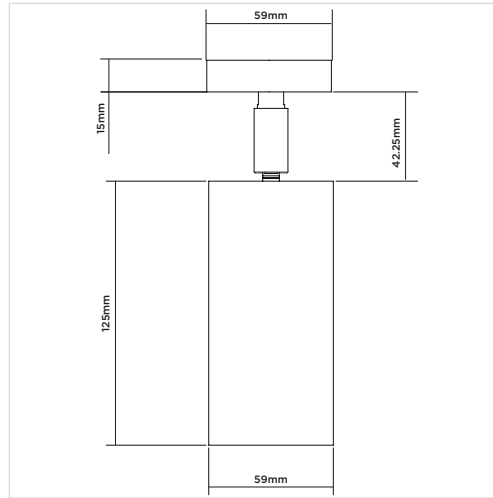

AIR ROSE ORIGIN

Adjustable

ORLUNA®

Project Reference: _____

Product Reference: _____

Luminaire Details

Fitting Type	Adjustable Spotlight
IP Rating	IP54 / IP65
Warranty	5 Years
Class	III
IP Zone	Zone 1
Standards	CE, BS EN 60598
Material	Aluminium ADC12
Cable type	2 Core 0.75mm ²
Cable Length	300mm
Bezel Temp	F Rated

Features & Benefits

- 98CRI R9 99
- TRUE BEAM
- Full beam options
- Ceiling rose for wired connections
- Change accessories from the front

2700K ORIGIN 98CRI

3000K ORIGIN 98CRI

LIGHT VALUES	2700K				3000K			
	SPOT	MEDIUM	WIDE	FLOOD	SPOT	MEDIUM	WIDE	FLOOD
Beam Width FWHM	10°	28°	40°	45°	10°	28°	40°	45°
Initial Lumens*	624	1077	1077	1077	661	1156	1156	1156
Engine Lumens*	437	931	931	924	455	954	984	978
*(Tc 85°C, +/-7%)								
Engine Lm/W	41	80	80	80	43	82	85	84
Luminaire Cd	4854	1830	1093	990	5063	1821	1140	1026
Binning SDCM (Hot)	2				2			
DUV	0.001				0.001			
CRI (typ)(R9)	98 (98)				98 (99)			
TM30 Rf Rg	Rf 94 Rg 100				Rf 94 Rg 101			
Lifetime (ambient)	L90 B5 50,000hrs				L90 B5 50,000hrs			

For full test data, see Luminaire Photometric Reports at orluna.com/downloads

LUMINAIRE POWER

	16.8v	34v	16.8v	34v
Voltage	16.8v	34v	16.8v	34v
Drive Current	500mA	300mA	500mA	300mA
Circuit Power (typ)	10.6W	11.6W	10.6W	11.6W