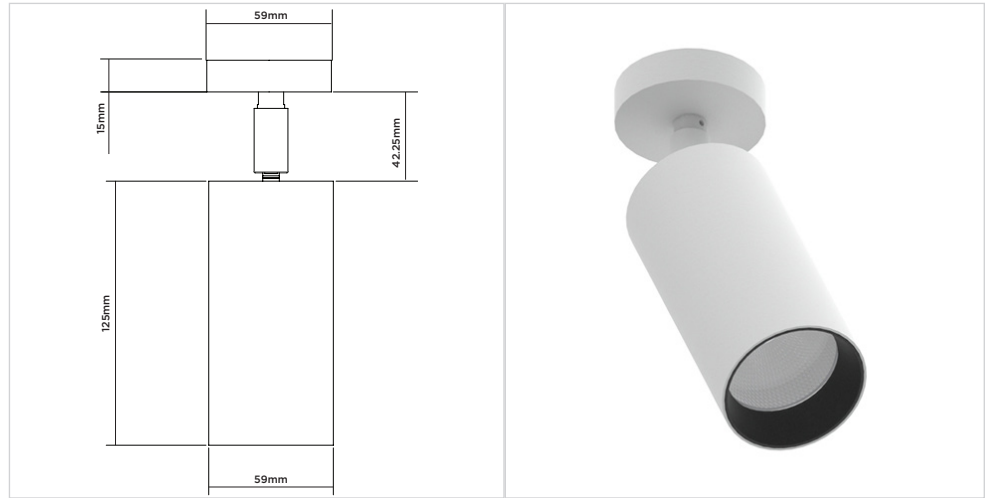

### Luminaire Details

Fitting Type	Adjustable Spotlight
IP Rating	IP54 / IP65
Warranty	5 Years
Class	III
IP Zone	Zone 1
Standards	CE, BS EN 60598
Material	Aluminium ADC12
Cable type	2 Core 0.75mm <sup>2</sup>
Cable Length	300mm
Bezel Temp	F Rated