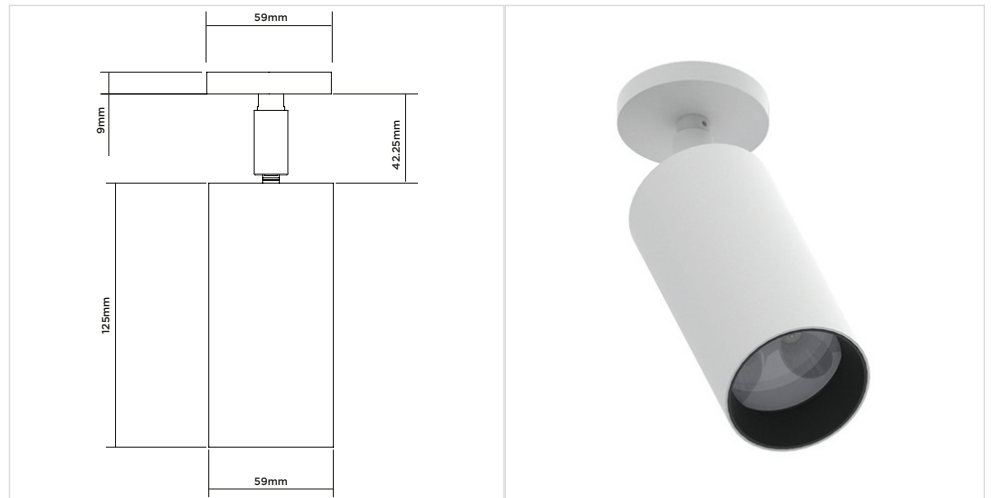

# AIR PLATE QUAD50

Adjustable

## Luminaire Details

Fitting Type	Adjustable Spotlight
IP Rating	IP54 / IP65
Warranty	5 Years
Class	III
IP Zone	Zone 1
Standards	CE, BS EN 60598
Material	Aluminium ADC12
Cable type	2 Core 0.75mm <sup>2</sup>
Cable Length	300mm
Bezel Temp	F Rated