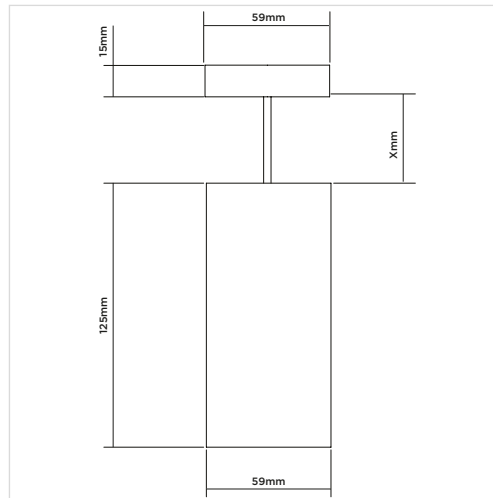

AIR PENDANT ORIGIN

Adjustable

ORLUNA®

Project Reference: _____

Product Reference: _____

Luminaire Details

Fitting Type	Adjustable Spotlight
IP Rating	IP54 / IP65
Warranty	5 Years
Class	III
IP Zone	Zone 1
Standards	CE, BS EN 60598
Material	Aluminium ADC12
Cable type	2 Core 0.75mm ²
Exit Cable Length	300mm (Rear Exit)
Bezel Temp	F Rated

Features & Benefits

- 98CRI R9 99
- TRUE BEAM
- Full beam options
- 1 metre suspension as standard
- Change accessories from the front

2700K ORIGIN 98CRI

3000K ORIGIN 98CRI

LIGHT VALUES	2700K				3000K			
	SPOT	MEDIUM	WIDE	FLOOD	SPOT	MEDIUM	WIDE	FLOOD
Beam Width FWHM	10°	28°	40°	45°	10°	28°	40°	45°
Initial Lumens*	624	1077	1077	1077	661	1156	1156	1156
Engine Lumens*	437	931	931	924	455	954	984	978
*(Tc 85°C, +/-7%)								
Engine Lm/W	41	80	80	80	43	82	85	84
Luminaire Cd	4854	1830	1093	990	5063	1821	1140	1026
Binning SDCM (Hot)	2				2			
DUV	0.001				0.001			
CRI (typ)(R9)	98 (98)				98 (99)			
TM30 Rf Rg	Rf 94 Rg 100				Rf 94 Rg 101			
Lifetime (ambient)	L90 B5 50,000hrs				L90 B5 50,000hrs			

For full test data, see Luminaire Photometric Reports at orluna.com/downloads

LUMINAIRE POWER

	2700K		3000K	
Voltage	16.8v	34v	16.8v	34v
Drive Current	500mA	300mA	500mA	300mA
Circuit Power (typ)	10.6W	11.6W	10.6W	11.6W