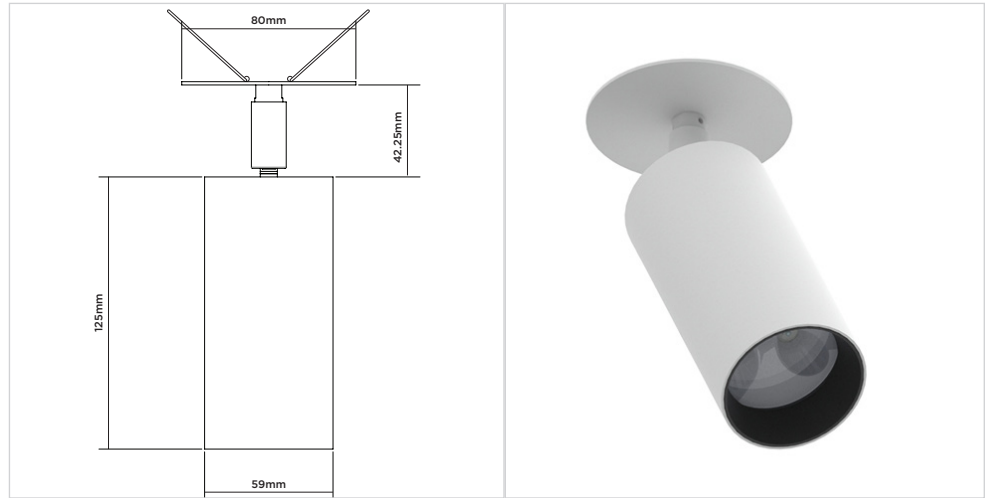

AIR BUTTERFLY QUAD50

Adjustable

ORLUNA®

Project Reference: _____

Product Reference: _____

Luminaire Details

Fitting Type	Adjustable Spotlight
IP Rating	IP54 / IP65
Warranty	5 Years
Class	III
IP Zone	Zone 1
Standards	CE, BS EN 60598
Material	Aluminium ADC12
Cable type	2 Core 0.75mm ²
Cable Length	300mm
Bezel Temp	F Rated

Features & Benefits

- 85CRI
- Spring ceiling retention
- Change accessories from the front

	2700K QUAD50			2938K QUAD50		
LIGHT VALUES	MEDIUM	WIDE	FLOOD	MEDIUM	WIDE	FLOOD
Beam Width FWHM	20°	30°	46°	20°	30°	46°
Initial Lumens*	812	812	812	887	887	887
Engine Lumens*	658	706	719	713	775	785
<small>*(Tc 85°C, +/-7%)</small>						
Engine Lm/W	63	68	69	69	75	75
Luminaire Cd	1470	982	594	2274	1308	787
Binning SDCM (Hot)	2			2		
DUV	0.001			0.001		
CRI (typ)(R9)	82 (8)			82 (8)		
TM30 Rf Rg	Rf 83 Rg 95			Rf 83 Rg 95		
Lifetime (ambient)	L90 B5 50,000hrs			L90 B5 50,000hrs		