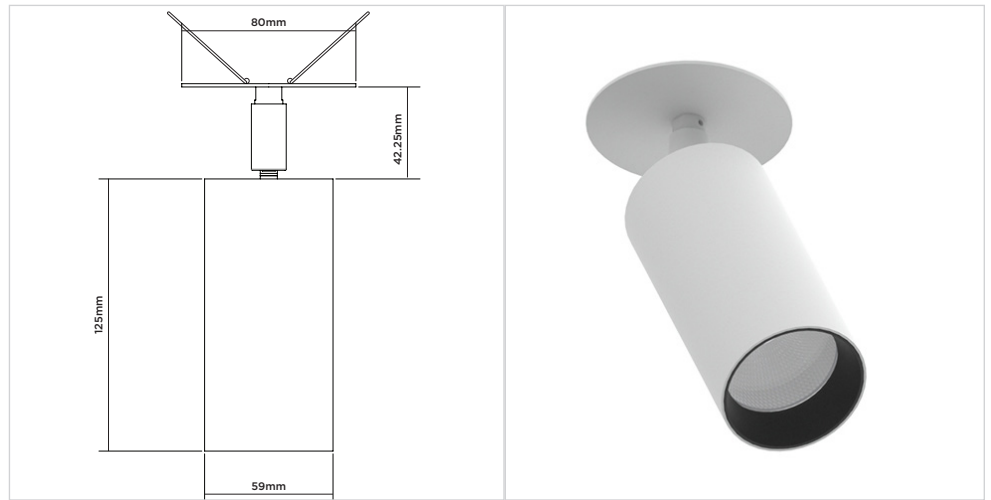

AIR BUTTERFLY ORIGIN HIGH OUTPUT

ORLUNA®

Adjustable

Project Reference: _____

Product Reference: _____

Luminaire Details

Fitting Type	Adjustable Spotlight
IP Rating	IP54 / IP65
Warranty	5 Years
Class	III
IP Zone	Zone 1
Standards	CE, BS EN 60598
Material	Aluminium ADC12
Cable type	2 Core 0.75mm ²
Cable Length	300mm
Bezel Temp	F Rated

Features & Benefits

- TRUE BEAM
- Full beam options
- Spring ceiling retention
- Change accessories from the front

2700K ORIGIN HIGH OUTPUT 85CRI

3000K ORIGIN HIGH OUTPUT 85CRI

LIGHT VALUES	2700K		*All values are per light engine	3000K	
	MEDIUM	WIDE		MEDIUM	WIDE
Beam Width FWHM	35°	46°		35°	46°
Initial Lumens*	1533	1533		1658	1658
Engine Lumens*	1290	1278		1403	1403
<small>*(Tc 85°C, +/-7%)</small>					
Engine Lm/W	111	110		121	121
Luminaire Cd	1902	1288		2050	1389
Binning SDCM (Hot)	2			2	
DUV	0.001			0.001	
CRI (typ)(R9)	85 (15)			85 (10)	
TM30 Rf Rg	Rf 85 Rg 95			Rf 83 Rg 95	
Lifetime (ambient)	L90 B5 50,000hrs			L90 B5 50,000hrs	