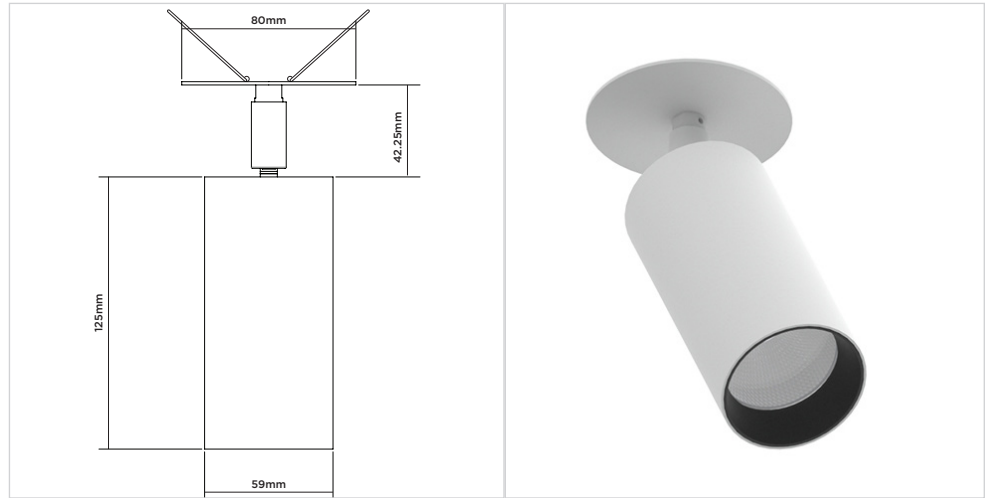

AIR BUTTERFLY ORIGIN

Adjustable

ORLUNA®

Project Reference: _____

Product Reference: _____

Luminaire Details

Fitting Type	Adjustable Spotlight
IP Rating	IP54 / IP65
Warranty	5 Years
Class	III
IP Zone	Zone 1
Standards	CE, BS EN 60598
Material	Aluminium ADC12
Cable type	2 Core 0.75mm ²
Cable Length	300mm
Bezel Temp	F Rated

Features & Benefits

- 98CRI R9 99
- TRUE BEAM
- Full beam options
- Spring ceiling retention
- Change accessories from the front

2700K ORIGIN 98CRI

3000K ORIGIN 98CRI

LIGHT VALUES	2700K				3000K			
	SPOT	MEDIUM	WIDE	FLOOD	SPOT	MEDIUM	WIDE	FLOOD
Beam Width FWHM	10°	28°	40°	45°	10°	28°	40°	45°
Initial Lumens*	624	1077	1077	1077	661	1156	1156	1156
Engine Lumens*	437	931	931	924	455	954	984	978
<small>*(Tc 85°C, +/-7%)</small>								
Engine Lm/W	41	80	80	80	43	82	85	84
Luminaire Cd	4854	1830	1093	990	5063	1821	1140	1026
Binning SDCM (Hot)	2				2			
DUV	0.001				0.001			
CRI (typ)(R9)	98 (98)				98 (99)			
TM30 Rf Rg	Rf 94 Rg 100				Rf 94 Rg 101			
Lifetime (ambient)	L90 B5 50,000hrs				L90 B5 50,000hrs			